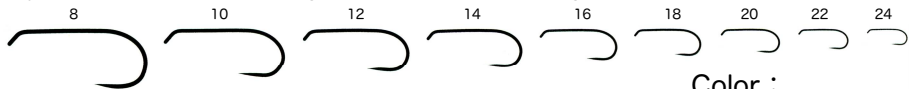

Color :
(Bronze) Painted
(PTFE) Fluorine coating
(Bronze+FC) Fluorine coating

No.d82

フライフック,バーブレス,環付(内折),丸軸
Fly Hooks,Barbless,Ringed(T.D.E.),Non-Forged